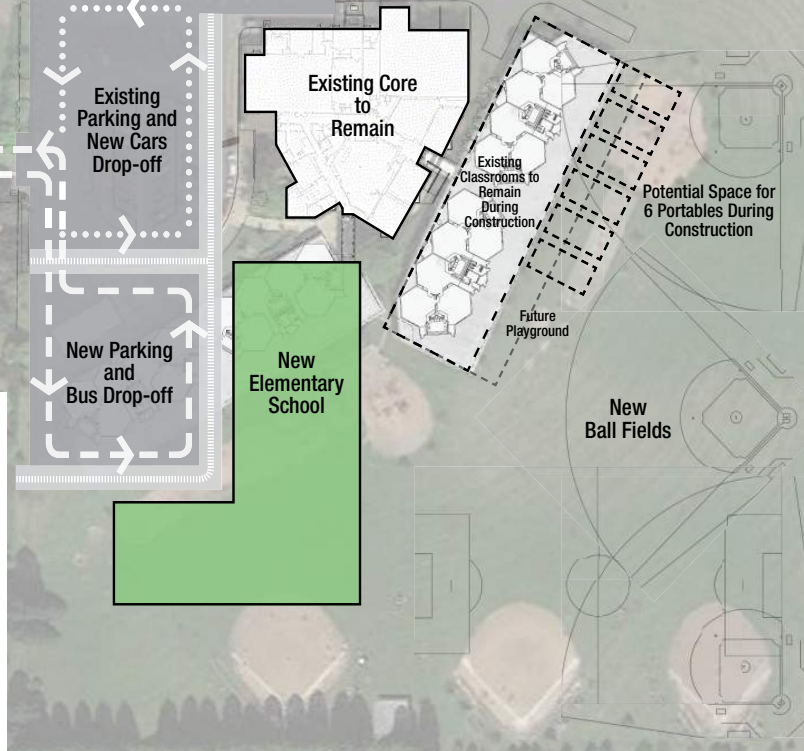

TEMPLETON ELEMENTARY SCHOOL

- Rebuild school on existing site;
- Retain “core” (office, cafeteria, library, gym, music room and 3 classrooms) for Early Learning Center and Community Use.

Templeton Core Remodel 2004

Templeton is our oldest elementary building. It was built in 1966 as an “all electric, California-style” school. The 24 classrooms and restrooms in both wings open directly to the outside. Students travel outside the building several times a day to use the restrooms, eat lunch, participate in music and P.E. and use the library. Templeton is also the district’s most expensive building to heat.