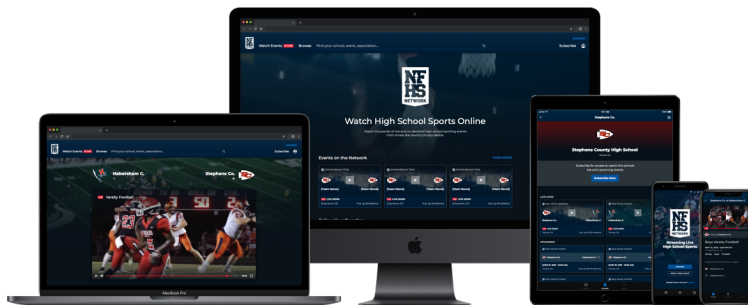

# Timberwolves ATHLETICS ALL YEAR LONG

**Watch the Tualatin Timberwolves on the NFHS Network!  
The NFHS Network is your home for LIVE  
athletics.**

Get unlimited access to watch all Timberwolves events this year on the NFHS Network. We've invested in new technology that will bring you every game from our field and gym LIVE.

Full access to ALL content for your school on the Network  
- All of your school's live and on-demand sports broadcasts

Friends and family members who can't make the game will never miss a play again!