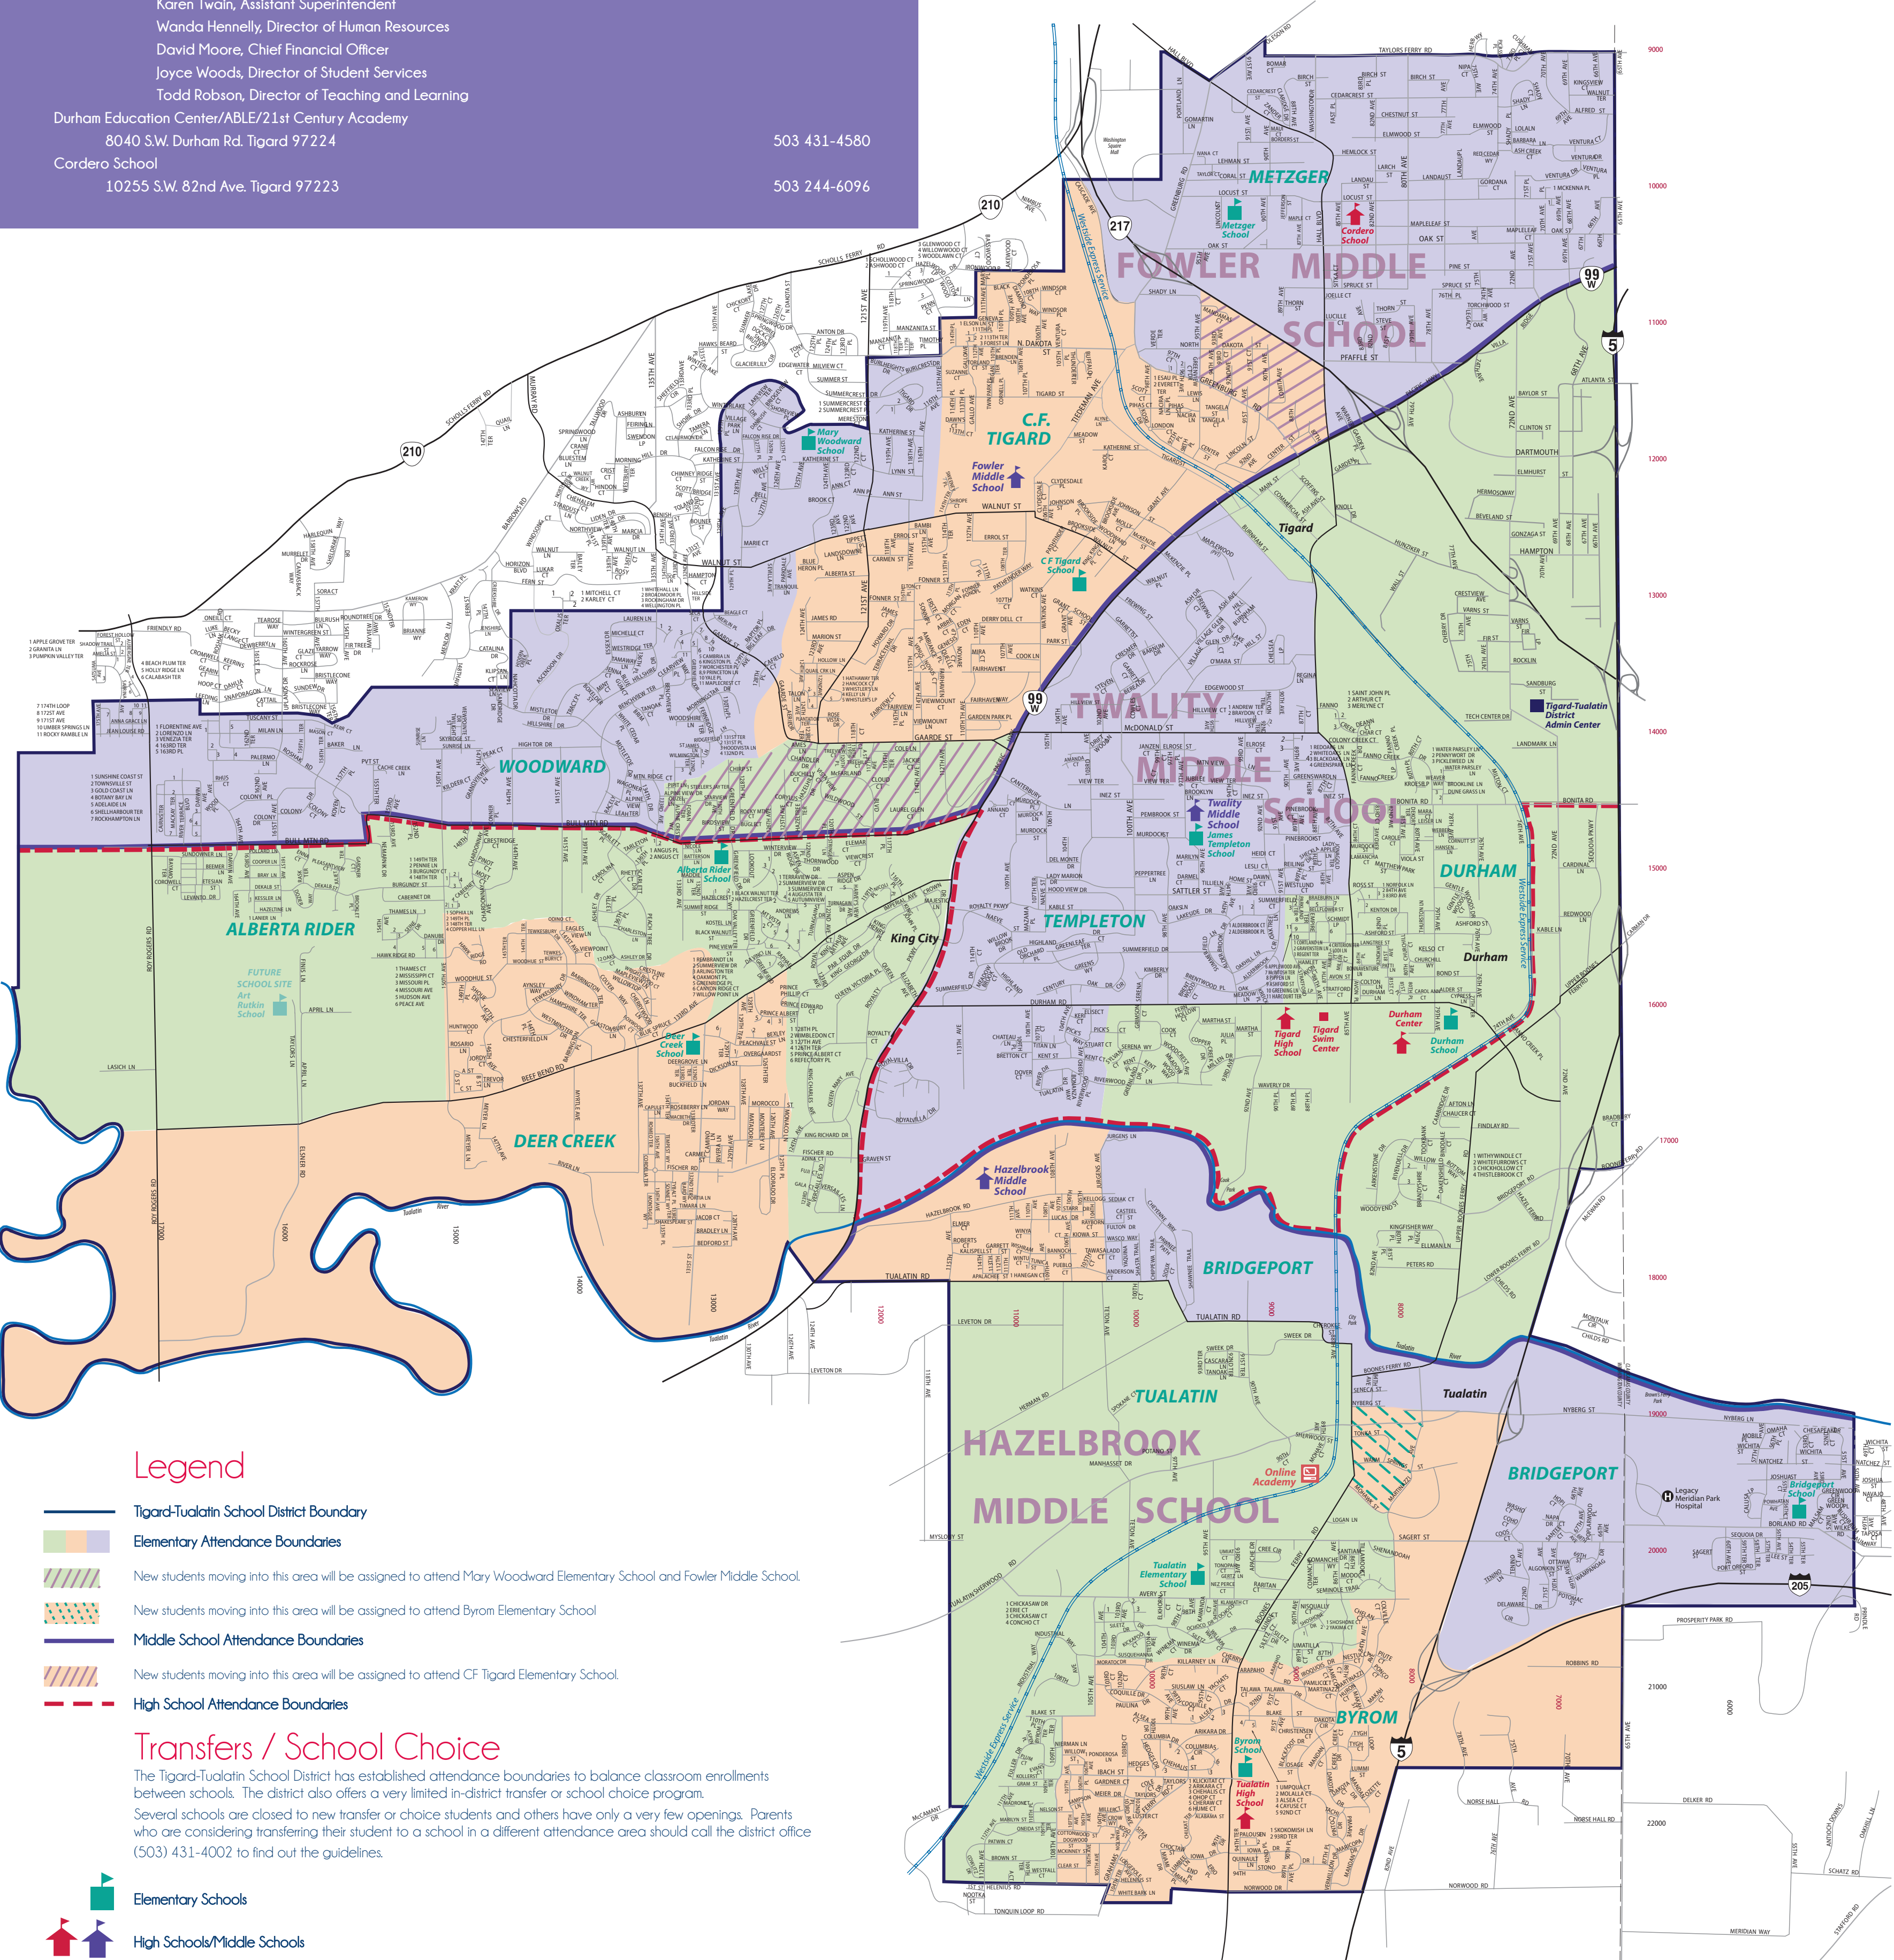

### Legend

- Tigard-Tualatin School District Boundary
- Elementary Attendance Boundaries
- New students moving into this area will be assigned to attend Mary Woodward Elementary School and Fowler Middle School.
- New students moving into this area will be assigned to attend Byrom Elementary School
- Middle School Attendance Boundaries
- New students moving into this area will be assigned to attend CF Tigard Elementary School.
- High School Attendance Boundaries